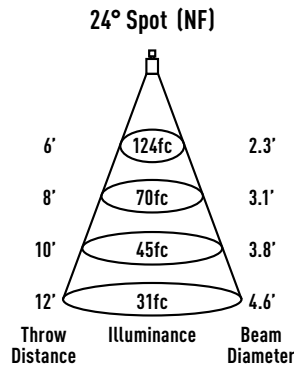

Optics

- IP-OP4724 (24° Narrow Flood)
- IP-OP4736 (30° Flood)
- IP-OP4750 (45° Wide Flood)

JOB NAME		CATALOG NUMBER	
NOTES		TYPE	

MXTG2-SWLR306WWD1

REPORT #:
 ILL20181001-15.001 (24)
 ILL20181001-23.001 (30)
 ILL20181001-31.001 (45)

Watts: 13.5
 Lumens: 567
 LPW: 42
 CCT: 3000K

Watts: 13.5
 Lumens: 799
 LPW: 59
 CCT: 3000K

Watts: 13.5
 Lumens: 661
 LPW: 49
 CCT: 3000K

Intensity	
Degree	Candela
0°	3691
5°	3203
15°	733
25°	35
35°	5
45°	3

Intensity	
Degree	Candela
0°	2974
5°	2795
15°	1333
25°	271
35°	33
45°	2

Intensity	
Degree	Candela
0°	1230
5°	1203
15°	947
25°	426
35°	97
45°	3

MXTG2-SWLR306WWD2

REPORT #:
 ILL20181001-15.002 (24)
 ILL20181001-23.002 (30)
 ILL20181001-31.002 (45)