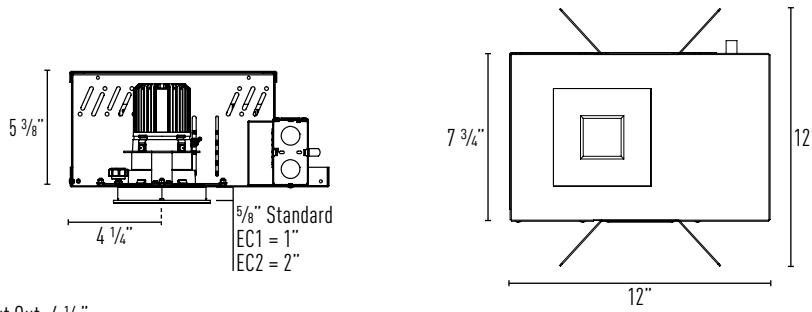

MXG2DSTR

3.5" MX G2 LED Warm Dim Square Pinhole Wood Ceiling

JOB NAME		CATALOG NUMBER	
NOTES		TYPE	

NON-IC & AIR TIGHT IC DIMENSIONS

Ceiling Cut Out: 4 1/8"

Plaster Frame Accommodation

Collar Type	Standard	EC1	EC2
Max Ceiling Thickness	Up-to 5/8"	Up-to 1"	Up-to 2"