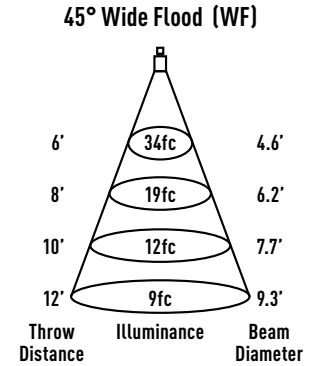

CCEA CHICAGO PLENUM DIMENSIONS

Ceiling Cut Out: 4 1/8"

Plaster Frame Accommodation

Collar Type	Standard	EC1	EC2
Max Ceiling Thickness	Up-to 5/8"	Up-to 1"	Up-to 2"

OPTICS REPLACEMENT

1. Rotate release cap by turning counter clockwise.
2. Install accessories into accessory holder and replace accessory holder's retaining clip.
3. Place accessory holder and accessory flush against optic and replace release cap.

Optics

- IP-OP4724 (24° Narrow Flood)
- IP-OP4736 (30° Flood)
- IP-OP4750 (45° Wide Flood)

JOB NAME		CATALOG NUMBER	
NOTES		TYPE	

MXTG2-SWLR306WWD1

REPORT #:
 ILL20181001-15.001 (24)
 ILL20181001-23.001 (30)
 ILL20181001-31.001 (45)

Watts: 13.5
 Lumens: 567
 LPW: 42
 CCT: 3000K

Watts: 13.5
 Lumens: 799
 LPW: 59
 CCT: 3000K

Watts: 13.5
 Lumens: 661
 LPW: 49
 CCT: 3000K

Intensity	
Degree	Candela
0°	3691
5°	3203
15°	733
25°	35
35°	5
45°	3