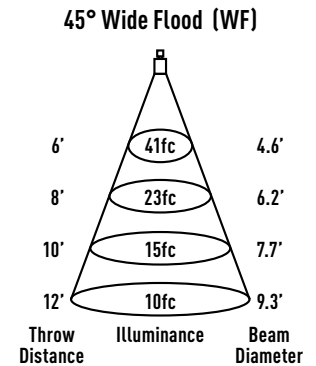

Optics

- IP-OP4724 (24° Narrow Flood)
- IP-OP4736 (30° Flood)
- IP-OP4750 (45° Wide Flood)

JOB NAME		CATALOG NUMBER	
NOTES		TYPE	

MXTG2-SWLR306WWD1

REPORT #:
 ILL20181001-15.001 (24)
 ILL20181001-23.001 (30)
 ILL20181001-31.001 (45)

Watts: 13.5
 Lumens: 567
 LPW: 42
 CCT: 3000K

Watts: 13.5
 Lumens: 799
 LPW: 59
 CCT: 3000K

Watts: 13.5
 Lumens: 661
 LPW: 49
 CCT: 3000K

Intensity	
Degree	Candela
0°	3691
5°	3203
15°	733
25°	35
35°	5
45°	3

Intensity	
Degree	Candela
0°	2974
5°	2795
15°	1333
25°	271
35°	33
45°	2

Intensity	
Degree	Candela
0°	1230
5°	1203
15°	947
25°	426
35°	97
45°	3

MXTG2-SWLR306WWD2

REPORT #:
 ILL20181001-15.002 (24)
 ILL20181001-23.002 (30)
 ILL20181001-31.002 (45)

Watts: 16.4
 Lumens: 683
 LPW: 42
 CCT: 3000K

Watts: 16.4
 Lumens: 962
 LPW: 59
 CCT: 3000K

Watts: 16.4
 Lumens: 796
 LPW: 49
 CCT: 3000K

Intensity	
Degree	Candela
0°	4447
5°	3859
15°	883
25°	42
35°	6
45°	4