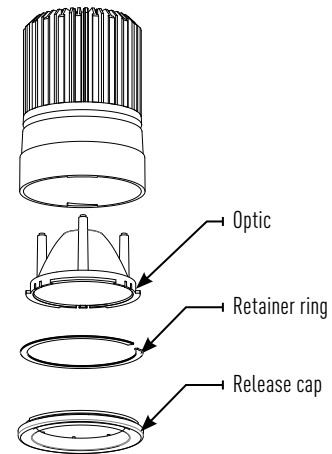

CCEA CHICAGO PLENUM DIMENSIONS

Ceiling Cut Out: 4 1/8"

Plaster Frame Accommodation

Collar Type	Standard	EC1	EC2
Max Ceiling Thickness	Up-to 5/8"	Up-to 1"	Up-to 2"

OPTICS REPLACEMENT

1. Rotate release cap by turning counter clockwise.
2. Install accessories into accessory holder and replace accessory holder's retaining clip.
3. Place accessory holder and accessory flush against optic and replace release cap.

Optics

- IP-OP4724 (24° Narrow Flood)
- IP-OP4736 (30° Flood)
- IP-OP4750 (45° Wide Flood)

JOB NAME		CATALOG NUMBER	
NOTES		TYPE	

MXTG2-SWLR306WWD1

REPORT #:
 ILL20181001-15.001 (24)
 ILL20181001-23.001 (30)
 ILL20181001-31.001 (45)