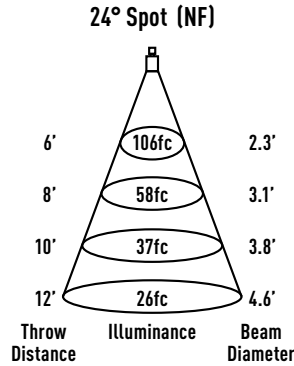

CCEA CHICAGO PLENUM DIMENSIONS

Ceiling Cut Out: 4 1/8"

Plaster Frame Accommodation

Collar Type	Standard	EC1	EC2
Max Ceiling Thickness	Up-to 5/8"	Up-to 1"	Up-to 2"

OPTICS REPLACEMENT

1. Rotate release cap by turning counter clockwise.
2. Install accessories into accessory holder and replace accessory holder's retaining clip.
3. Place accessory holder and accessory flush against optic and replace release cap.

Optics

- IP-OP4724 (24° Narrow Flood)
- IP-OP4736 (30° Flood)
- IP-OP4750 (45° Wide Flood)

JOB NAME		CATALOG NUMBER	
NOTES		TYPE	

MXTG2-SWLR306WWD1

REPORT #:
 ILL20181001-15.001 (24)
 ILL20181001-23.001 (30)
 ILL20181001-31.001 (45)

Watts: 13.5
 Lumens: 567
 LPW: 42
 CCT: 3000K

Watts: 13.5
 Lumens: 799
 LPW: 59
 CCT: 3000K

Watts: 13.5
 Lumens: 661
 LPW: 49
 CCT: 3000K

Intensity	
Degree	Candela
0°	3691
5°	3203
15°	733
25°	35
35°	5
45°	3