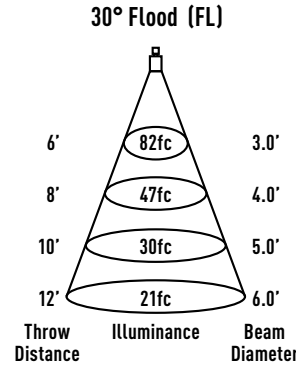

CCEA CHICAGO PLENUM DIMENSIONS

Ceiling Cut Out: 4 1/8"

Plaster Frame Accommodation

Collar Type	Standard	EC1	EC2
Max Ceiling Thickness	Up-to 5/8"	Up-to 1"	Up-to 2"

OPTICS REPLACEMENT

1. Rotate release cap by turning counter clockwise.
2. Install accessories into accessory holder and replace accessory holder's retaining clip.
3. Place accessory holder and accessory flush against optic and replace release cap.

Optics

- IP-OP4724 (24° Narrow Flood)
- IP-OP4736 (30° Flood)
- IP-OP4750 (45° Wide Flood)

JOB NAME		CATALOG NUMBER	
NOTES		TYPE	

MXTG2-SWLR306WWD1

REPORT #:
 ILL20181001-15.001 (24)
 ILL20181001-23.001 (30)
 ILL20181001-31.001 (45)

Watts: 13.5
 Lumens: 567
 LPW: 42
 CCT: 3000K

Watts: 13.5
 Lumens: 799
 LPW: 59
 CCT: 3000K

Watts: 13.5
 Lumens: 661
 LPW: 49
 CCT: 3000K

Intensity	
Degree	Candela
0°	3691
5°	3203
15°	733
25°	35
35°	5
45°	3