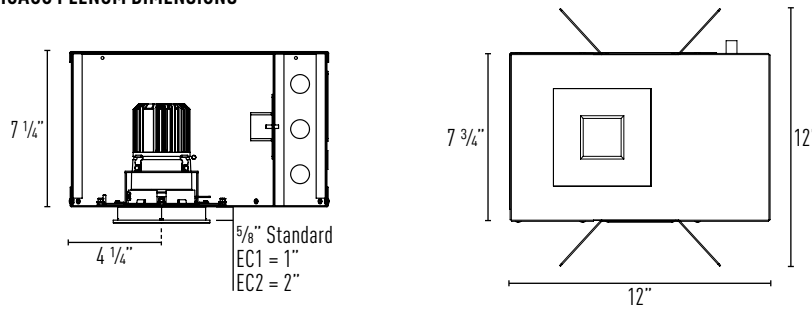

MXG2DSTR

3.5" MX G2 LED Warm Dim Square Pinhole Wood Ceiling

JOB NAME		CATALOG NUMBER	
NOTES		TYPE	

NON-IC & AIR TIGHT IC DIMENSIONS

Ceiling Cut Out: 4 1/8"

Plaster Frame Accommodation

Collar Type	Standard	EC1	EC2
Max Ceiling Thickness	Up-to 5/8"	Up-to 1"	Up-to 2"

CCEA CHICAGO PLENUM DIMENSIONS

Ceiling Cut Out: 4 1/8"

Plaster Frame Accommodation

Collar Type	Standard	EC1	EC2
Max Ceiling Thickness	Up-to 5/8"	Up-to 1"	Up-to 2"

OPTICS REPLACEMENT

1. Rotate release cap by turning counter clockwise.
2. Install accessories into accessory holder and replace accessory holder's retaining clip.
3. Place accessory holder and accessory flush against optic and replace release cap.