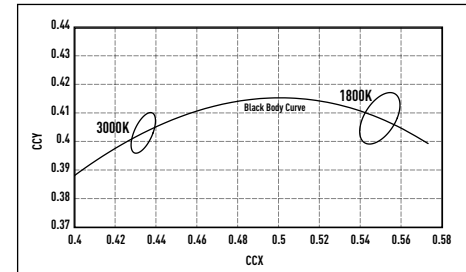

Available Trim Finishes

Housing Part Number (Example: MXG2DSTR-NCWD1)

Housing	Installation Type	Ceiling Thickness	Wattage	Dimming	Voltage	Options
MXG2DSTR	-NC (Non-IC)	blank (5/8")	WD1 (13.5W)	DIM¹ (Phase Dimming)	blank (-NC: 120V Only)	1100 (C-Channel Bar Hangers)
	-IC (Air-Tight IC)	EC1 (1")	WD2 (16.5W)	D101 (0-10V Dimming 1%)	-IC/-CP: UNV 120V-277V)	1200 (Flat Bar Hangers)
	-CP (Chicago Plenum)	EC2 (2")		ED10V1 (eldoLED 0-10V 1%) ED10V01 (eldoLED 0-10V 0.1%) LUT (Lutron® LDE1 EcoSystem 1%) DMXR² (DMX512 RDM 0.1%)	27 (277V For -NC Only)	1400 (Wood Joist Bar Hangers) EM7³ (7W Emergency Backup IOTA Part #ILB-CP07-A) EM12³ (12W Emergency Backup IOTA Part #ILB-CP12-A)

Trim Part Number (Example: MXTG2-SWLR306WWD1NF)

Trim	Finish	Wattage	Optic
MXTG2-SWLR306 (1/2" Regress)	W (White)	WD1 (13.5W)	NF (24° Narrow Flood)
	B (Black)	WD2 (16.5W)	FL (30° Flood)
	SN (Satin Nickel)		WF (45° Wide Flood)
	AB (Antique Bronze)		

Accessories: (2) accessories max, accessory holder required.

- LH47 (Accessory Holder, Black)
- LH47W (Accessory Holder, White)
- PFLMB-47 (Hex Louver, Black)
- PFL1-47 (Prismatic Spread Lens)
- PFL2-47 (Linear Spread Lens)
- PFL4-47 (Soft Focus Lens)

Notes:

1. Available in 120V only
2. Not available with WD1
3. Access above ceiling required

MX DOWNLIGHTING LJM: 20250214 P-19

INTENSE LIGHTING | 725 Landwehr Road, Northbrook, IL 60062 | tel 714 630-9877 | fax 847 559-5505

For Intense Lighting's limited product warranty, go to www.intenselighting.com. For a printed copy of the warranty, you may call 800 961-5321.

© 2025 Intense Lighting, LLC. All rights reserved. Note: This document is subject to change without notice.