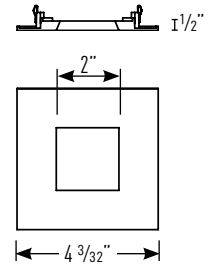

MXG2-SWLR306
(1/2" Regress)

Recommended 4 1/8" precision routing fitment of wood trim; using a hole saw may result in improper fitment, uneven gaps and/or light leak

Available Trim Finishes

Housing Part Number (Example: MXG2DSTR-NCWD1)