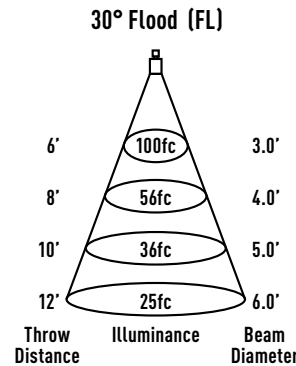

Watts: 13.5
 Lumens: 567
 LPW: 42
 CCT: 3000K

Watts: 13.5
 Lumens: 799
 LPW: 59
 CCT: 3000K

Watts: 13.5
 Lumens: 661
 LPW: 49
 CCT: 3000K

Intensity	
Degree	Candela
0°	3691
5°	3203
15°	733
25°	35
35°	5
45°	3

Intensity	
Degree	Candela
0°	2974
5°	2795
15°	1333
25°	271
35°	33
45°	2

Intensity	
Degree	Candela
0°	1230
5°	1203
15°	947
25°	426
35°	97
45°	3

MXTG2-SWLR306WWD2

REPORT #:
 ILL20181001-15.002 (24)
 ILL20181001-23.002 (30)
 ILL20181001-31.002 (45)

Watts: 16.4
 Lumens: 683
 LPW: 42
 CCT: 3000K

Watts: 16.4
 Lumens: 962
 LPW: 59
 CCT: 3000K

Watts: 16.4
 Lumens: 796
 LPW: 49
 CCT: 3000K

Intensity	
Degree	Candela
0°	4447
5°	3859
15°	883
25°	42
35°	6
45°	4