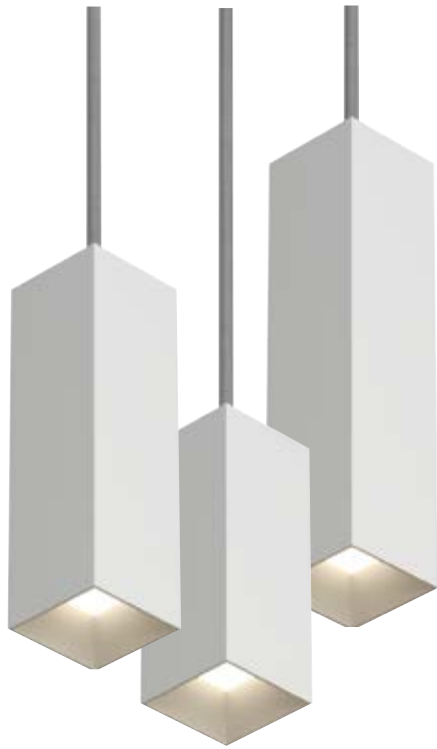

**MX**

**Small Aperture**  
Architectural Pendants

# Architectural Pendants

- Seamless design with no visible lines or hardware
- Interchangeable TIR optics ranging from 12° to 50°
- Compatible with standard MX downlight trimless trims

The MX Pendant provides elegant, architectural illumination built on the powerful MX platform. Modular ingenuity transforms the expansive options and performance of the downlight into specification grade round or square pendants.