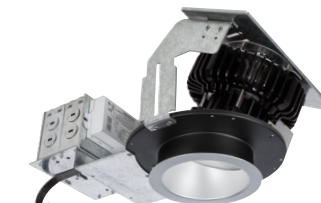

GRAVITY

4, 6, & 8-INCH HIGH PERFORMANCE DOWNLIGHTING

Downlight

Engineered to meet the most demanding application needs, Gravity luminaires pair performance based design with the ultimate in configurability.

- Downlight, Adjustable, Wall Wash & Cylinder
- Round/Square
- 1000 - 10,000 Lumens
- 2 Step MacAdam (2 SDCM)
- Trim & Trimless Options
- Clear, Haze, White, Black & Wheat Reflectors with 55° Cutoff
- Field Changeable Optics & Accessories
- TunableWhite & Warm Dim Options Available

Shallow Downlight

Remodel Downlight

Adjustable

Remodel Downlight

Wall Wash

Cylinder

Wall Wash

Cylinder

4, 6, & 8-INCH GENERAL ILLUMINATION

Downlight

Balancing energy efficiency and updated optics, SD is the go to for any application ranging from comfortable, ambient lighting to uniform general illumination.