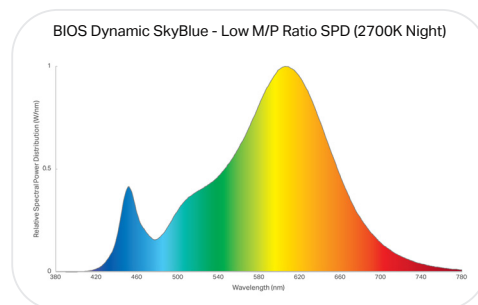

Gravity Family

Reflector Finishes