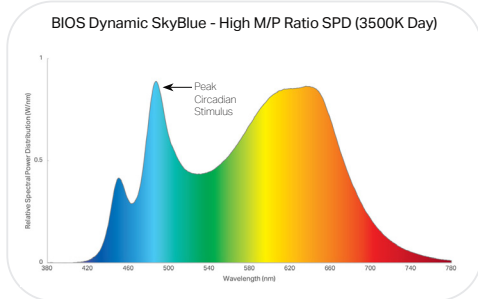

Gravity Family

Reflector Finishes