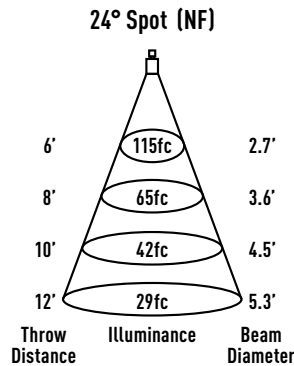

Watts: 13.5
Lumens: 784
LPW: 58
CCT: 3000K

Watts: 13.5
Lumens: 936
LPW: 69
CCT: 3000K

Watts: 13.5
Lumens: 816
LPW: 60
CCT: 3000K

Intensity	
Degree	Candela
0°	3442
5°	3074
15°	1196
25°	212
35°	26
45°	7

Intensity	
Degree	Candela
0°	2938
5°	2778
15°	1549
25°	415
35°	61
45°	10

Intensity	
Degree	Candela
0°	1233
5°	1206
15°	971
25°	531
35°	202
45°	52

MXTG2-STLD300WWD2

REPORT #:
 ILL20181001-9.002 (24)
 ILL20180917-17.002 (30)
 ILL20180919-25.002 (45)

TRIM MULTIPLIERS:
 MXTG2-STRD300 (x 1.00)
 MXTG2-STRR300 (x 0.93)