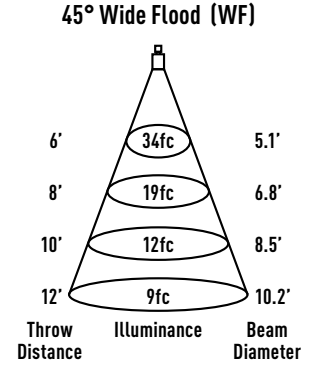

JOB NAME	CATALOG NUMBER
NOTES	TYPE

JOB NAME		CATALOG NUMBER	
NOTES		TYPE	

MXTG2-STLD300WWD1

REPORT #:
 ILL20181001-9.001 (24)
 ILL20180917-17.001 (30)
 ILL20180919-25.001 (45)

TRIM MULTIPLIERS:
 MXTG2-STRD300 (x 1.00)
 MXTG2-STRR300 (x 0.93)

Watts: 13.5
Lumens: 784
LPW: 58
CCT: 3000K

Watts: 13.5
Lumens: 936
LPW: 69
CCT: 3000K

Watts: 13.5
Lumens: 816
LPW: 60
CCT: 3000K

Intensity	
Degree	Candela
0°	3442
5°	3074
15°	1196
25°	212
35°	26
45°	7

Intensity	
Degree	Candela
0°	2938
5°	2778
15°	1549
25°	415
35°	61
45°	10