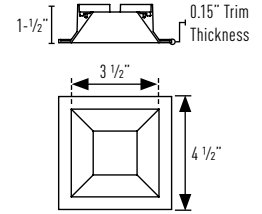

MXTFG2-STLD300
(1-1/2" Regress Trimless Trim)