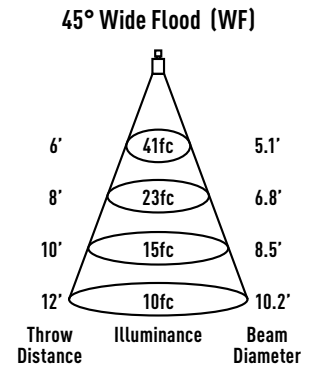

Watts: 13.5
Lumens: 784
LPW: 58
CCT: 3000K

Watts: 13.5
Lumens: 936
LPW: 69
CCT: 3000K

Watts: 13.5
Lumens: 816
LPW: 60
CCT: 3000K

Intensity	
Degree	Candela
0°	3442
5°	3074
15°	1196
25°	212
35°	26
45°	7

Intensity	
Degree	Candela
0°	2938
5°	2778
15°	1549
25°	415
35°	61
45°	10

Intensity	
Degree	Candela
0°	1233
5°	1206
15°	971
25°	531
35°	202
45°	52

MXTG2-STLD300WWD2

REPORT #:
 ILL20181001-9.002 (24)
 ILL20180917-17.002 (30)
 ILL20180919-25.002 (45)

TRIM MULTIPLIERS:
 MXTG2-STRD300 (x 1.00)
 MXTG2-STRR300 (x 0.93)

Watts: 16.4
Lumens: 945
LPW: 58
CCT: 3000K

Watts: 16.4
Lumens: 1128
LPW: 69
CCT: 3000K

Watts: 16.4
Lumens: 983
LPW: 60
CCT: 3000K

Intensity	
Degree	Candela
0°	4147
5°	3704
15°	1441
25°	255
35°	31
45°	8

Intensity	
Degree	Candela
0°	3540
5°	3347
15°	1866
25°	500
35°	73
45°	12