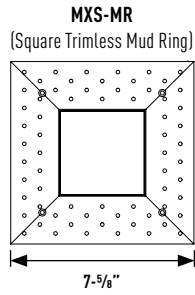

Notes:

- Available in 120V only
- Not available with WD1
- Access above ceiling required
- Consult factory for lead times
- Trimless options are for use with mud ring accessory only

Accessories

- LH47 (Accessory Holder, Black)
- LH47W (Accessory Holder, White)
- PFLMB-47 (Hex Louver, Black)
- PFL1-47 (Prismatic Spread Lens)
- PFL2-47 (Linear Spread Lens)
- PFL4-47 (Soft Focus Lens)

Mud Ring⁶

- MXS-MR (Square Trimless Mud Ring)

MXFG2DSTR

3.5" MX G2 Naked Warm Dim Square Downlight

HOUSING DIMENSIONS

Adjustable Collar Height

Collar Type	Standard	EC2
Max Ceiling Thickness	1/2" - 1 1/4"	1 1/4" - 2-1/2"