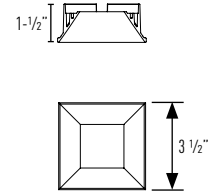

MXFG2DSTR

3.5" MX G2 Naked Warm Dim Square Downlight

JOB NAME		CATALOG NUMBER	
NOTES		TYPE	

ELECTRICAL DATA

LED Light Engine	System Wattage *	CCT / CRI	Delivered Lumens **	Lumens Per Watt
WD1	13.5W	3000K-1800K / 92 CRI	900lm	66 lm/W
WD2	16.5W	3000K-1800K / 92 CRI	1150lm	70 lm/W

* System Wattage include driver and LED Module consumption.

** Delivered lumens will vary depending on trim, CCT, CRI, optic and ceiling thickness

FEATURES

- Halogen style profile that warms as it dims 3000K at full intensity to 1800K at lowest dim level

LED LIGHT ENGINE

- 3000K to 1800K programmable tuning at 92 CRI
- 50,000 hours L70 (rated life at 70% output)

ELECTRICAL SYSTEM

- Multiple dimming drivers available
- 120V or 277V input; Power factor >.9, 50/60Hz
- This product complies with IEEE C62.41 for surge endurance up to 2.5KV
- Additional surge protection recommended, damage from power surge is not covered by warranty

DIMMING

- 0-10V Dimming 1%
- Forward/reverse dimming 1% (120V only)
- EldoLED 0-10V 0.1% or 1%
- Lutron® LDE1 Hi-Lume 1% EcoSystem LED driver with Soft-on, Fade-to-Black dimming technology

HOUSING

- Heavy duty galvanized 18 gauge steel frame
- Standard plaster frame accommodates 1/2" to 1-1/4" ceiling thickness
- Extended collar options available for ceilings up to 1-1/4" to 2-1/2" thick

TRIM SPECIFICATION

- A380 aluminum die-cast trims
- Durable powder coat available in multiple finishes
- Discrete self flange painted

TRIMLESS MUD RING:

Perforated collar for seamless and trimless mounting. Must be ordered separately and can only be used in conjunction with trimless trims.

INSTALLATION