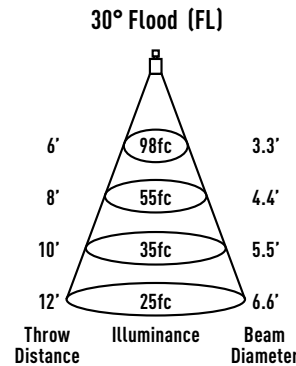

Watts: 13.5
Lumens: 784
LPW: 58
CCT: 3000K

Watts: 13.5
Lumens: 936
LPW: 69
CCT: 3000K

Watts: 13.5
Lumens: 816
LPW: 60
CCT: 3000K

Intensity	
Degree	Candela
0°	3442
5°	3074
15°	1196
25°	212
35°	26
45°	7

Intensity	
Degree	Candela
0°	2938
5°	2778
15°	1549
25°	415
35°	61
45°	10

Intensity	
Degree	Candela
0°	1233
5°	1206
15°	971
25°	531
35°	202
45°	52

MXTG2-STLD300WWD2

REPORT #:
 ILL20181001-9.002 (24)
 ILL20180917-17.002 (30)
 ILL20180919-25.002 (45)

TRIM MULTIPLIERS:
 MXTG2-STRD300 (x 1.00)
 MXTG2-STRR300 (x 0.93)

Watts: 16.4
Lumens: 945
LPW: 58
CCT: 3000K

Watts: 16.4
Lumens: 1128
LPW: 69
CCT: 3000K

Watts: 16.4
Lumens: 983
LPW: 60
CCT: 3000K

Intensity	
Degree	Candela
0°	4147
5°	3704
15°	1441
25°	255
35°	31
45°	8

Intensity	
Degree	Candela
0°	3540
5°	3347
15°	1866
25°	500
35°	73
45°	12