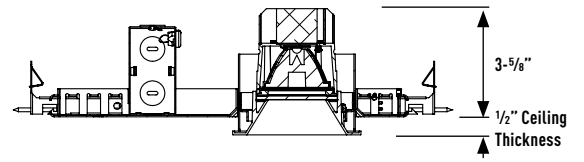

Mud Ring⁶

- MXS-MR (Square Trimless Mud Ring)

MXFG2DSTR

3.5" MX G2 Naked Warm Dim Square Downlight

HOUSING DIMENSIONS

Adjustable Collar Height

Collar Type	Standard	EC2
Max Ceiling Thickness	1/2" - 1 1/4"	1 1/4" - 2-1/2"