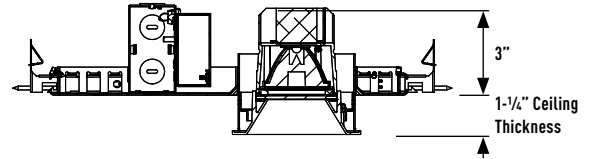

Mud Ring⁶

- MXS-MR (Square Trimless Mud Ring)

MXFG2DSTR

3.5" MX G2 Naked Warm Dim Square Downlight

HOUSING DIMENSIONS

Adjustable Collar Height

Collar Type	Standard	EC2
Max Ceiling Thickness	1/2" - 1 1/4"	1 1/4" - 2-1/2"