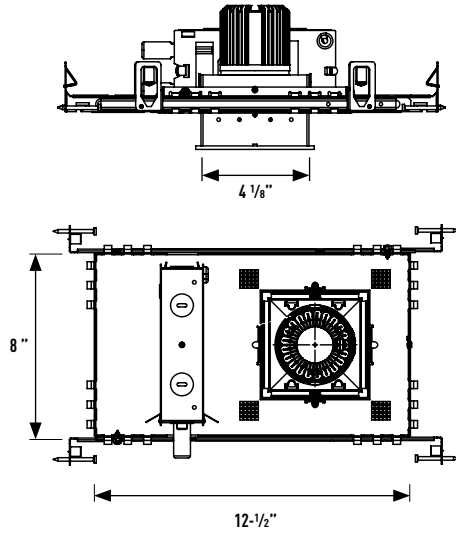

MXFG2DSTR

3.5" MX G2 Naked Warm Dim Square Downlight

HOUSING DIMENSIONS

Adjustable Collar Height

Collar Type	Standard	EC2
Max Ceiling Thickness	1/2" - 1 1/4"	1 1/4" - 2-1/2"

JOB NAME	CATALOG NUMBER
NOTES	TYPE