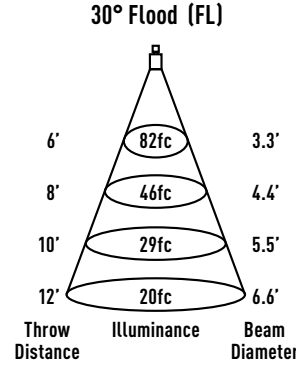

JOB NAME	CATALOG NUMBER
NOTES	TYPE

JOB NAME		CATALOG NUMBER	
NOTES		TYPE	

MXTG2-STLD300WWD1

REPORT #:
 ILL20181001-9.001 (24)
 ILL20180917-17.001 (30)
 ILL20180919-25.001 (45)

TRIM MULTIPLIERS:
 MXTG2-STRD300 (x 1.00)
 MXTG2-STRR300 (x 0.93)

Watts: 13.5
Lumens: 784
LPW: 58
CCT: 3000K

Watts: 13.5
Lumens: 936
LPW: 69
CCT: 3000K

Watts: 13.5
Lumens: 816
LPW: 60
CCT: 3000K

Intensity	
Degree	Candela
0°	3442
5°	3074
15°	1196
25°	212
35°	26
45°	7

Intensity	
Degree	Candela
0°	2938
5°	2778
15°	1549
25°	415
35°	61
45°	10