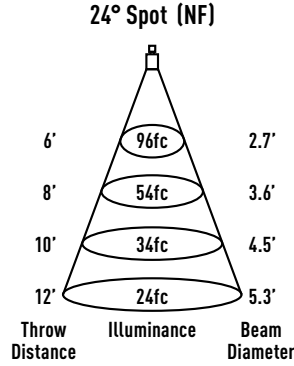

JOB NAME		CATALOG NUMBER	
NOTES		TYPE	

MXTG2-STLD300WWD1

REPORT #:
ILL20181001-9.001 (24)
ILL20180917-17.001 (30)
ILL20180919-25.001 (45)

TRIM MULTIPLIERS:
MXTG2-STRD300 (x 1.00)
MXTG2-STRR300 (x 0.93)

Watts: 13.5
Lumens: 784
LPW: 58
CCT: 3000K