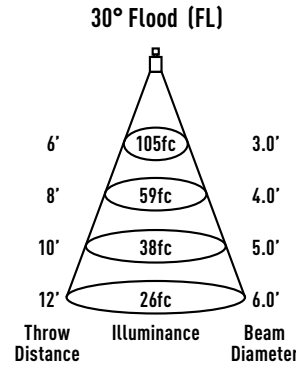

Watts: 13.5
Lumens: 614
LPW: 45
CCT: 3000K

Watts: 13.5
Lumens: 835
LPW: 62
CCT: 3000K

Watts: 13.5
Lumens: 683
LPW: 51
CCT: 3000K

Intensity	
Degree	Candela
0°	3905
5°	3395
15°	833
25°	43
35°	6
45°	3

Intensity	
Degree	Candela
0°	3130
5°	2924
15°	1402
25°	282
35°	36
45°	3

Intensity	
Degree	Candela
0°	1245
5°	1218
15°	967
25°	441
35°	107
45°	4

MXTG2-STLD306WWD2

REPORT #:
 ILL20181001-11.002 (24)
 ILL20180917-19.002 (30)
 ILL20180919-27.002 (45)

TRIM MULTIPLIERS:
 MXTG2-STRD306 (x 1.00)
 MXTG2-STRR306 (x 1.00)

Watts: 16.4
Lumens: 739
LPW: 45
CCT: 3000K

Watts: 16.4
Lumens: 1006
LPW: 61
CCT: 3000K

Watts: 16.4
Lumens: 823
LPW: 50
CCT: 3000K

Intensity	
Degree	Candela
0°	4705
5°	4091
15°	1004
25°	52
35°	7
45°	4

Intensity	
Degree	Candela
0°	3771
5°	3523
15°	1689
25°	340
35°	43
45°	3