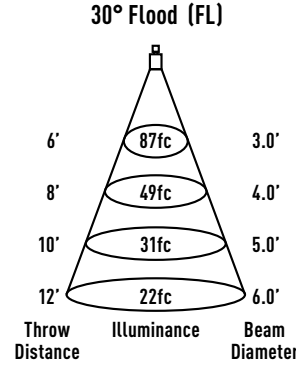

MXFG2DSTR

3.5" MX G2 Naked Warm Dim Square Downlight

HOUSING DIMENSIONS

JOB NAME		CATALOG NUMBER	
NOTES		TYPE	

Adjustable Collar Height

Collar Type	Standard	EC2
Max Ceiling Thickness	1/2" - 1 1/4"	1 1/4" - 2 1/2"

JOB NAME		CATALOG NUMBER	
NOTES		TYPE	

MXTG2-STLD306WWD1

REPORT #:
 ILL20181001-11.001 (24)
 ILL20180917-19.001 (30)
 ILL20180919-27.001 (45)

TRIM MULTIPLIERS:
 MXTG2-STRD306 (x 1.00)
 MXTG2-STRR306 (x 1.00)

Watts: 13.5
Lumens: 614
LPW: 45
CCT: 3000K

Watts: 13.5
Lumens: 835
LPW: 62
CCT: 3000K

Watts: 13.5
Lumens: 683
LPW: 51
CCT: 3000K

Intensity	
Degree	Candela
0°	3905
5°	3395
15°	833
25°	43
35°	6
45°	3

Intensity	
Degree	Candela
0°	3130
5°	2924
15°	1402
25°	282
35°	36
45°	3