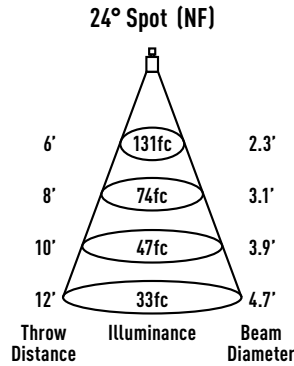

Watts: 13.5
Lumens: 614
LPW: 45
CCT: 3000K

Watts: 13.5
Lumens: 835
LPW: 62
CCT: 3000K

Watts: 13.5
Lumens: 683
LPW: 51
CCT: 3000K

Intensity	
Degree	Candela
0°	3905
5°	3395
15°	833
25°	43
35°	6
45°	3

Intensity	
Degree	Candela
0°	3130
5°	2924
15°	1402
25°	282
35°	36
45°	3

Intensity	
Degree	Candela
0°	1245
5°	1218
15°	967
25°	441
35°	107
45°	4

MXTG2-STLD306WWD2

REPORT #:
 ILL20181001-11.002 (24)
 ILL20180917-19.002 (30)
 ILL20180919-27.002 (45)

TRIM MULTIPLIERS:
 MXTG2-STRD306 (x 1.00)
 MXTG2-STRR306 (x 1.00)