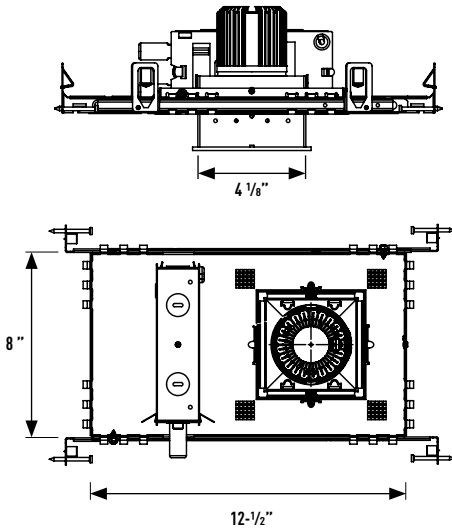

MXFG2DSTR

3.5" MX G2 Naked Warm Dim Square Downlight

HOUSING DIMENSIONS