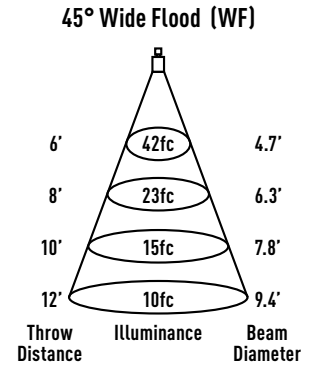

Watts: 13.5
Lumens: 614
LPW: 45
CCT: 3000K

Watts: 13.5
Lumens: 835
LPW: 62
CCT: 3000K

Watts: 13.5
Lumens: 683
LPW: 51
CCT: 3000K

Intensity	
Degree	Candela
0°	3905
5°	3395
15°	833
25°	43
35°	6
45°	3

Intensity	
Degree	Candela
0°	3130
5°	2924
15°	1402
25°	282
35°	36
45°	3

Intensity	
Degree	Candela
0°	1245
5°	1218
15°	967
25°	441
35°	107
45°	4

MXTG2-STLD306WWD2

REPORT #:
 ILL20181001-11.002 (24)
 ILL20180917-19.002 (30)
 ILL20180919-27.002 (45)

TRIM MULTIPLIERS:
 MXTG2-STRD306 (x 1.00)
 MXTG2-STRR306 (x 1.00)

Watts: 16.4
Lumens: 739
LPW: 45
CCT: 3000K

Watts: 16.4
Lumens: 1006
LPW: 61
CCT: 3000K

Watts: 16.4
Lumens: 823
LPW: 50
CCT: 3000K

Intensity	
Degree	Candela
0°	4705
5°	4091
15°	1004
25°	52
35°	7
45°	4

Intensity	
Degree	Candela
0°	3771
5°	3523
15°	1689
25°	340
35°	43
45°	3