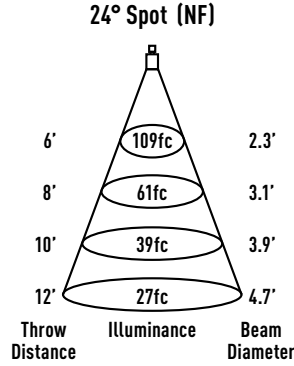

JOB NAME		CATALOG NUMBER	
NOTES		TYPE	

MXTG2-STLD306WWD1

REPORT #:
ILL20181001-11.001 (24)
ILL20180917-19.001 (30)
ILL20180919-27.001 (45)

TRIM MULTIPLIERS:
MXTG2-STRD306 (x 1.00)
MXTG2-STRR306 (x 1.00)

Watts: 13.5
Lumens: 614
LPW: 45
CCT: 3000K