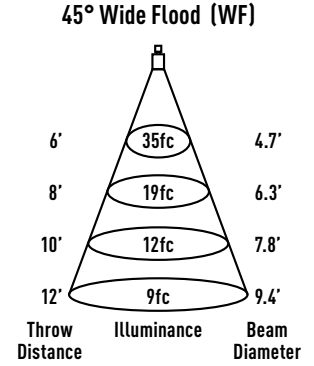

MXFG2DSTR

3.5" MX G2 Naked Warm Dim Square Downlight

HOUSING DIMENSIONS

JOB NAME		CATALOG NUMBER	
NOTES		TYPE	

Adjustable Collar Height

Collar Type	Standard	EC2
Max Ceiling Thickness	1/2" - 1 1/4"	1 1/4" - 2 1/2"

JOB NAME		CATALOG NUMBER	
NOTES		TYPE	

MXTG2-STLD306WWD1

REPORT #:
 ILL20181001-11.001 (24)
 ILL20180917-19.001 (30)
 ILL20180919-27.001 (45)

TRIM MULTIPLIERS:
 MXTG2-STRD306 (x 1.00)
 MXTG2-STRR306 (x 1.00)

Watts: 13.5
Lumens: 614
LPW: 45
CCT: 3000K

Watts: 13.5
Lumens: 835
LPW: 62
CCT: 3000K

Watts: 13.5
Lumens: 683
LPW: 51
CCT: 3000K

Intensity	
Degree	Candela
0°	3905
5°	3395
15°	833
25°	43
35°	6
45°	3

Intensity	
Degree	Candela
0°	3130
5°	2924
15°	1402
25°	282
35°	36
45°	3