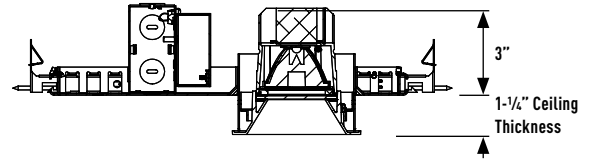

MXFG2DSTR

3.5" MX G2 Naked Warm Dim Square Downlight

HOUSING DIMENSIONS

JOB NAME		CATALOG NUMBER	
NOTES		TYPE	

Adjustable Collar Height

Collar Type	Standard	EC2
Max Ceiling Thickness	1/2" - 1 1/4"	1 1/4" - 2 1/2"