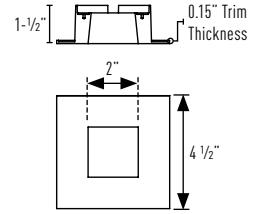

Available Trim Finishes

Housing dimensions are on Page 2

Related Products

For adjustable, wall wash and other trim options see standard MX Downlight Products

Please see [MXG2DSTR](#)
For more downlight trim options

Please see [MXG2ASTR](#)
For adjustable alternative

Please see [MXG2WSTR](#)
For wall alternative

Housing Part Number (Example: MXFG2DSTR-NCWD1DELV)

Housing	Installation Type	Ceiling Thickness	Wattage	Dimming	Voltage	Options
MXFG2DSTR	-NC (Non-IC)	blank (1/2" to 1-1/4")	WD1 (13.5W)	DELV¹ (Phase Dimming)	blank (120V)	EM7³ (7W Emergency Backup IOTA Part #ILB-CP07-A)
		EC2 (1-1/4" to 2-1/2")	WD2 (16.5W)	D101 (0-10V Dimming 1%) LUT² (Lutron® LDE1 EcoSyst^m 1%)	27 (277V)	EM12³ (12W Emergency Backup IOTA Part #ILB-CP12-A)

Trim Part Number (Example: MXTFG2-STRD306WWD1NF)

Trim	Finish	Wattage	Optic
MXTFG2-STRD306 (1-1/2" Regress)	B (Black)	WD1 (13.5W)	NF (24° NFL)
	W (White)	WD2 (16.5W)	FL (30° FL) WF (45° WFL)

Notes:

1. Available in 120V only
2. Not available with WD1
3. Access above ceiling required

Accessories

- LH47 (Accessory Holder, Black)
- LH47W (Accessory Holder, White)
- PFLMB-47 (Hex Louver, Black)
- PFL1-47 (Prismatic Spread Lens)
- PFL2-47 (Linear Spread Lens)
- PFL4-47 (Soft Focus Lens)