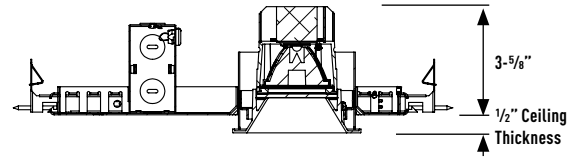

MXFG2DSTR

3.5" MX G2 Naked Warm Dim Square Downlight

HOUSING DIMENSIONS

JOB NAME		CATALOG NUMBER	
NOTES		TYPE	

Adjustable Collar Height

Collar Type	Standard	EC2
Max Ceiling Thickness	1/2" - 1 1/4"	1 1/4" - 2 1/2"